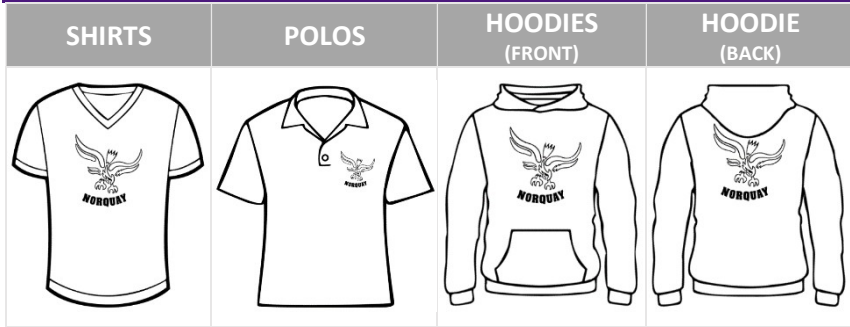

LOGO PLACEMENT

YOUTH STYLE

TYPE	PRICE	COLOURS	SIZES
T-Shirt	\$10.00	Black, White, Grey, Blue, Light Blue, Navy Blue, Light Pink, Heather Red, Purple	S M L XL
Long Sleeve	\$14.00	Black, White, Grey, Blue, Red	
Hoodie	\$25.00		

COLOURS

PERSONALIZATION

TYPE	PRICE	LOCATION
Name or Short Text	\$8.00	Top Back (Jersey Style) Long Sleeve
Name or Short Text	\$5.00	Front Right Chest Short Sleeve

ADULT STYLE

TYPE	PRICE	COLOURS	SIZES
Crew Neck	\$13.00	Black, White, Grey, Blue, Light Blue, Navy Blue, Pink, Red, Purple	S M L XL 2XL 3XL
Ladies Crew Neck	\$13.00		
V-Neck	\$15.00		
Ladies V-Neck	\$15.00		
Long Sleeve	\$17.00		
Ladies Long Sleeve	\$17.00		
Polo	\$25.00		
Ladies Polo	\$25.00		
Hoodie	\$30.00		